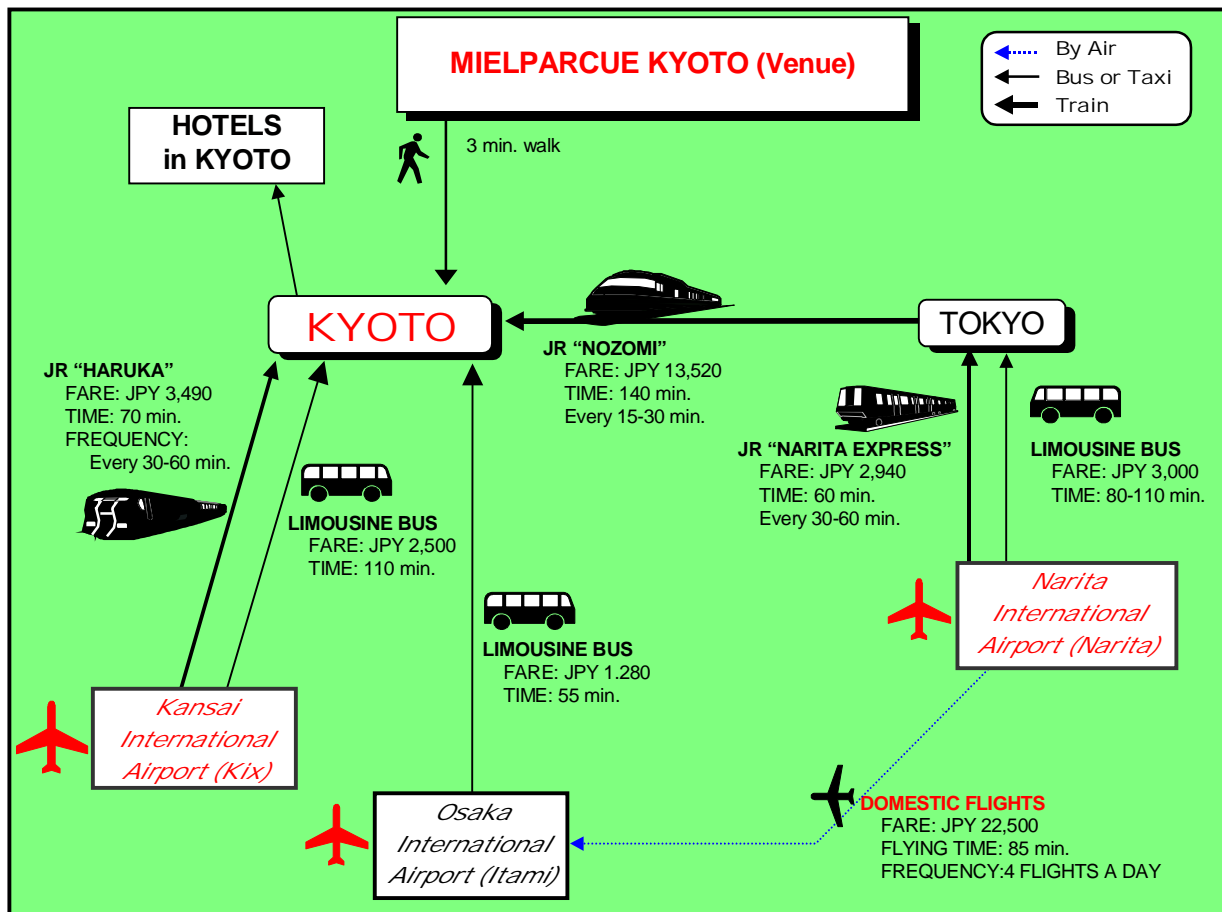

# ACCESS FROM MAJOR AIRPORTS TO KYOTO

Please note that there are 2 airports in Osaka area, Kansai Int'l Airport (Kix) and Osaka Int'l Airport (ITAMI, for domestic flights).

Yasaka taxi offers shuttle taxi services to and from Kansai International Airport and hotels in Kyoto.

For details: [http://www.yasaka.jp/taxi/shuttle-e\\_JTB-GMT/index.html](http://www.yasaka.jp/taxi/shuttle-e_JTB-GMT/index.html)

(As of August 2009)